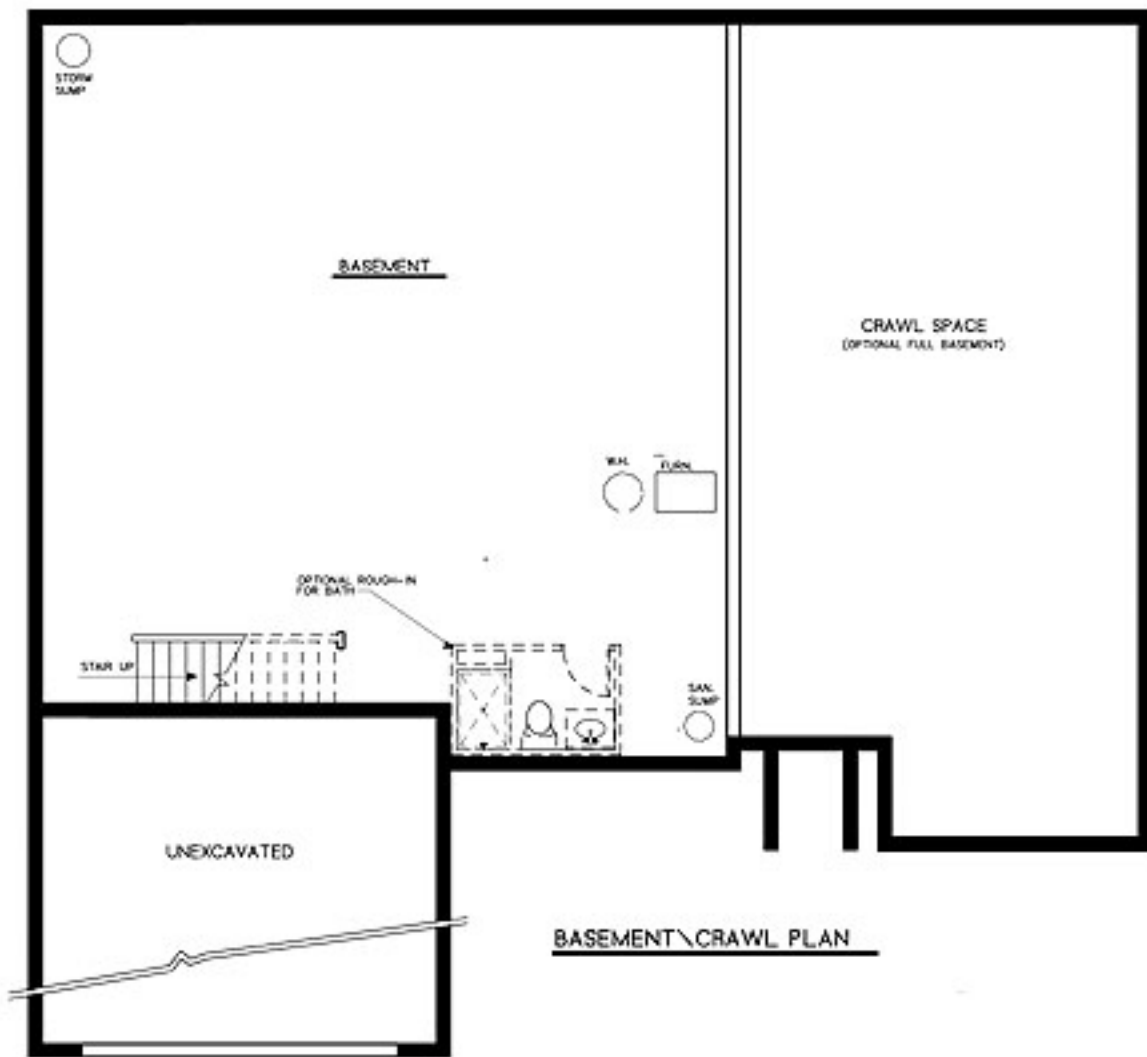

DUCK-LAKE
CROSSING

The Eden

All dimensions approximate. Window size and location varies with exterior design. Although every effort has been made to verify the accuracy given herein, some revisions may be made by the architect or developer during the process of development. These specifications are subject to change at any time the architect or developer without notice.

RESERVE ONE
HOUSES OF DISTINCTION

DUCK-LAKE
CROSSING

The Eden

All dimensions approximate. Window size and location varies with exterior design. Although every effort has been made to verify the accuracy given herein, some revisions may be made by the architect or developer during the process of development. These specifications are subject to change at any time the architect or developer without notice.