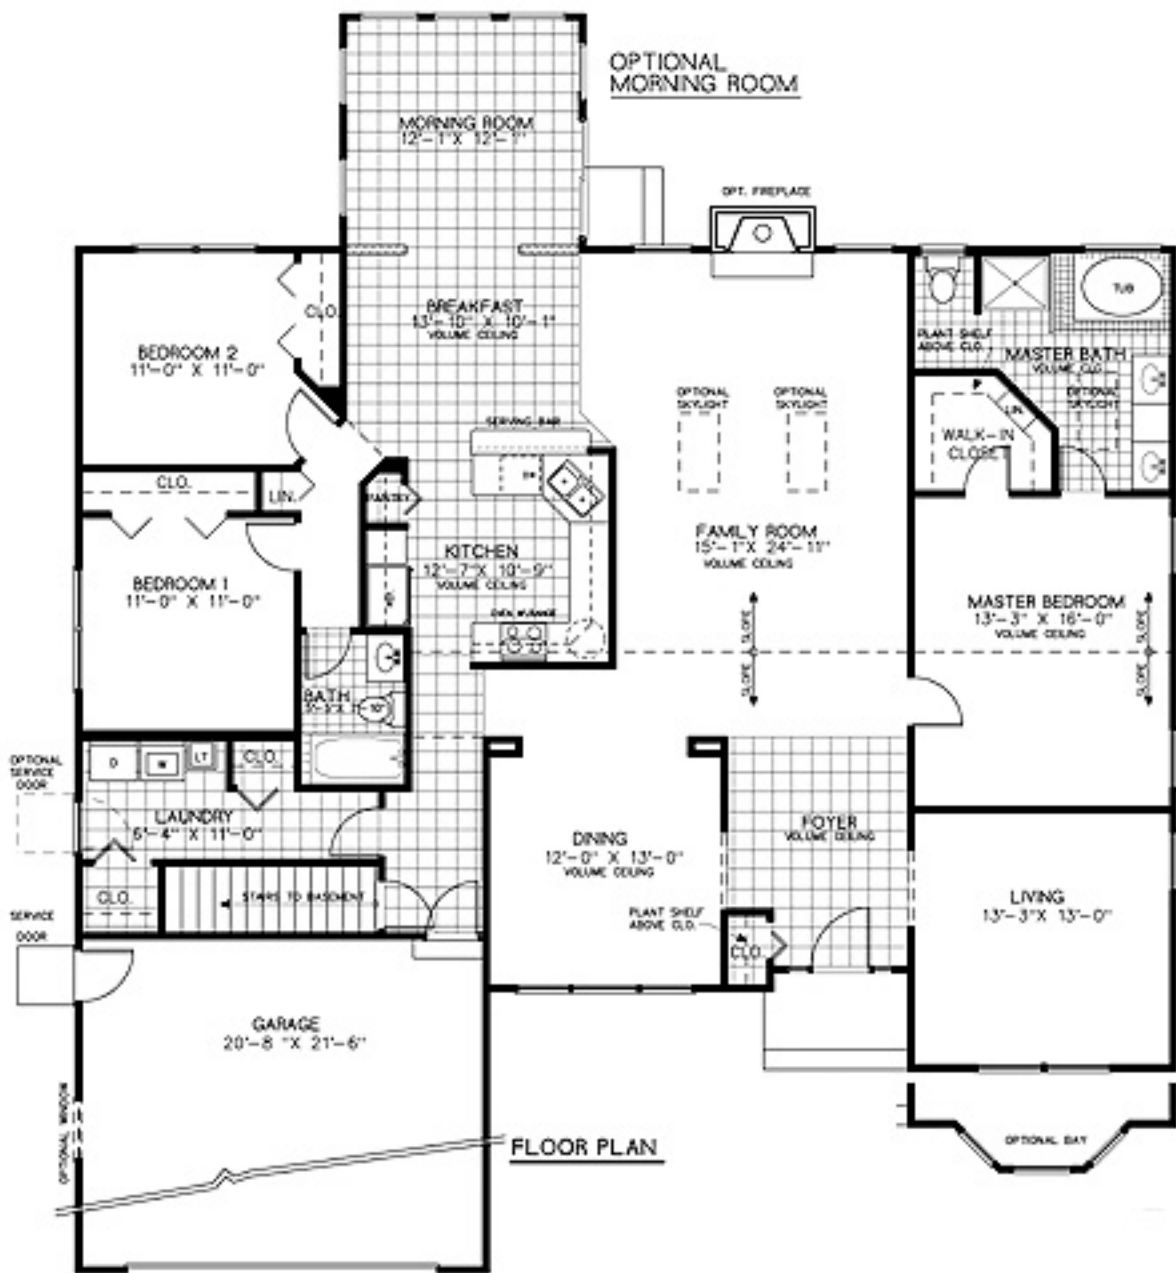

DUCK-LAKE
CROSSING

The Eden

All dimensions approximate. Window size and location varies with exterior design. Although every effort has been made to verify the accuracy given herein, some revisions may be made by the architect or developer during the process of development. These specifications are subject to change at any time the architect or developer without notice.

RESERVE ONE
HOUSES OF DISTINCTION

DUCK-LAKE
CROSSING

The Eden

All dimensions approximate. Window size and location varies with exterior design. Although every effort has been made to verify the accuracy given herein, some revisions may be made by the architect or developer during the process of development. These specifications are subject to change at any time the architect or developer without notice.