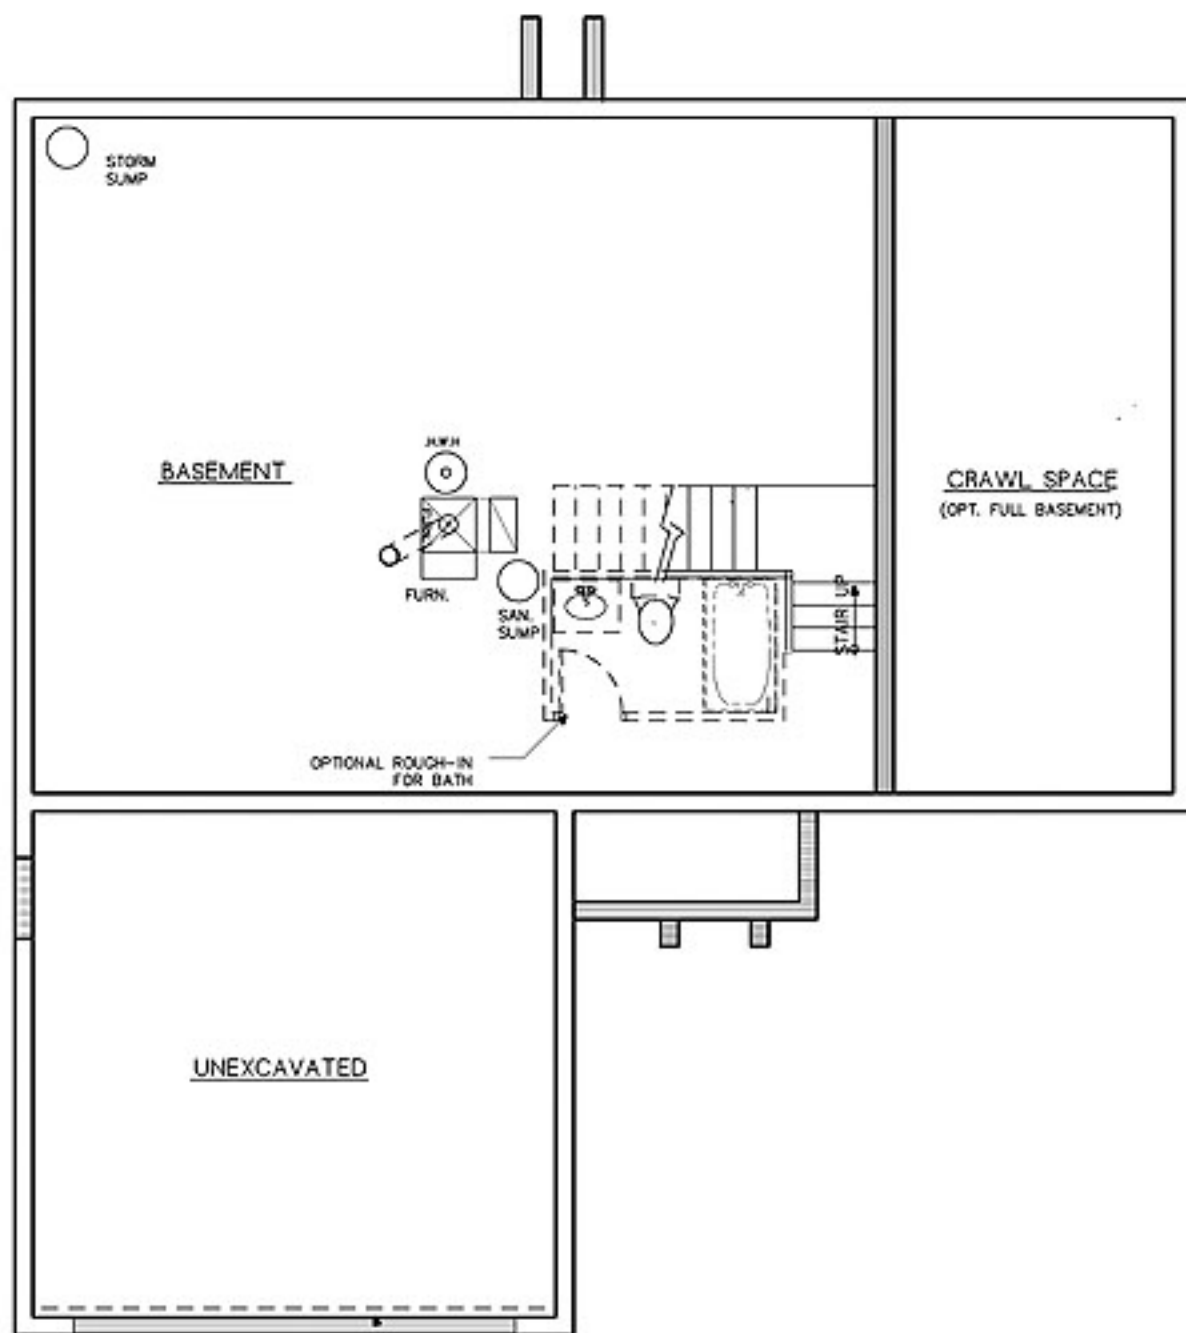

# The Sentinel

All dimensions approximate. Window size and location varies with exterior design. Although every effort has been made to verify the accuracy given herein, some revisions may be made by the architect or developer during the process of development. These specifications are subject to change at any time the architect or developer without notice.

# The Sentinel

**FOUNDATION PLAN** STANDARD BASEMENT / CRAWL