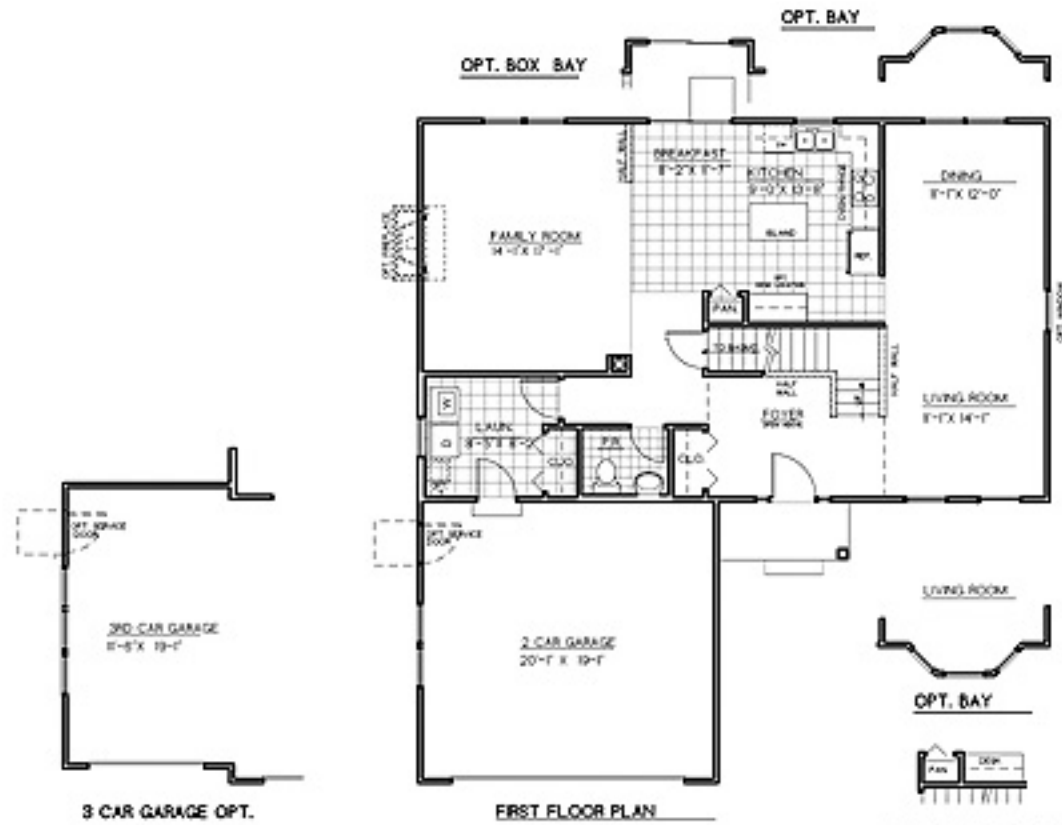

# The Sentinel

All dimensions approximate. Window size and location varies with exterior design. Although every effort has been made to verify the accuracy given herein, some revisions may be made by the architect or developer during the process of development. These specifications are subject to change at any time the architect or developer without notice.

# The Sentinel

**FOUNDATION PLAN** STANDARD BASEMENT / CRAWL