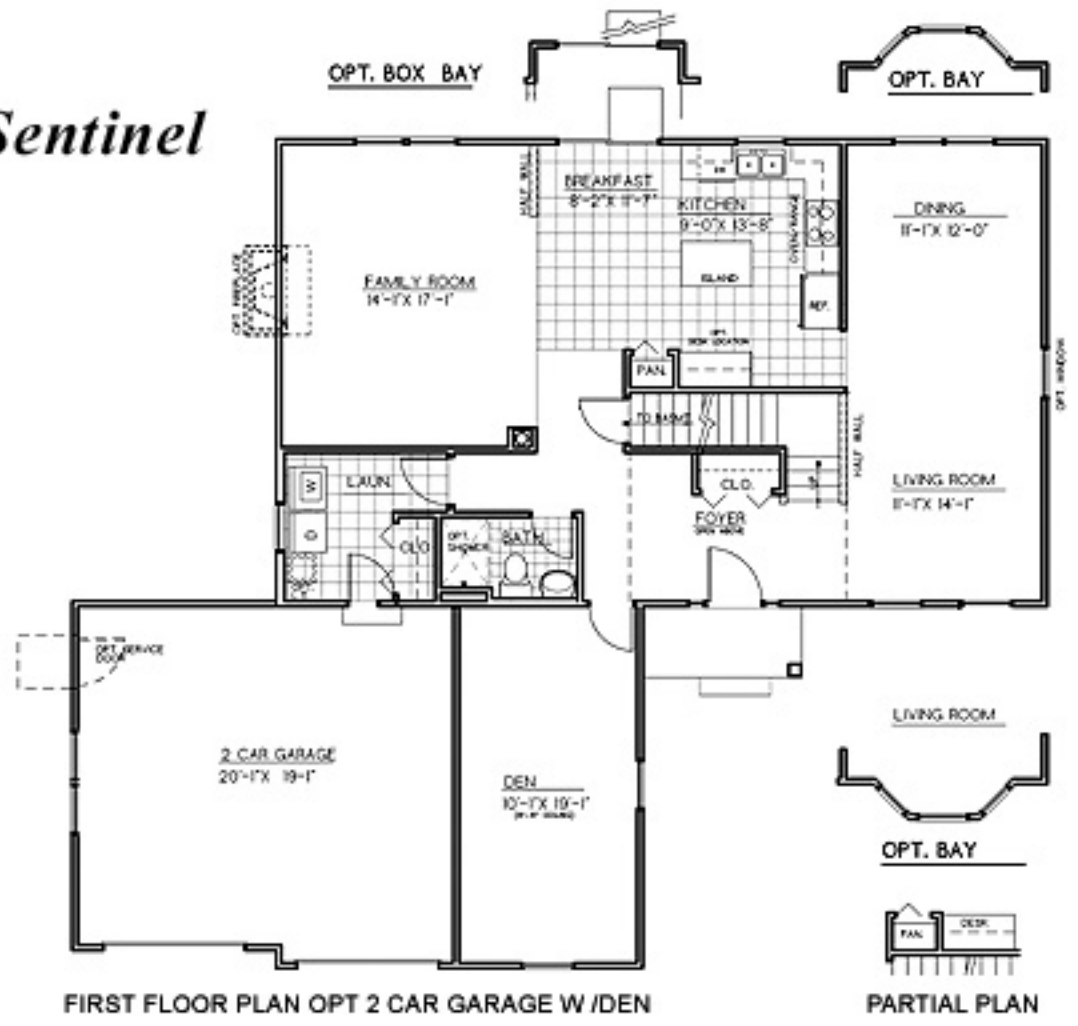

# The Sentinel

All dimensions approximate. Window size and location varies with exterior design. Although every effort has been made to verify the accuracy given herein, some revisions may be made by the architect or developer during the process of development. These specifications are subject to change at any time the architect or developer without notice.

# The Sentinel

**FOUNDATION PLAN** STANDARD BASEMENT / CRAWL