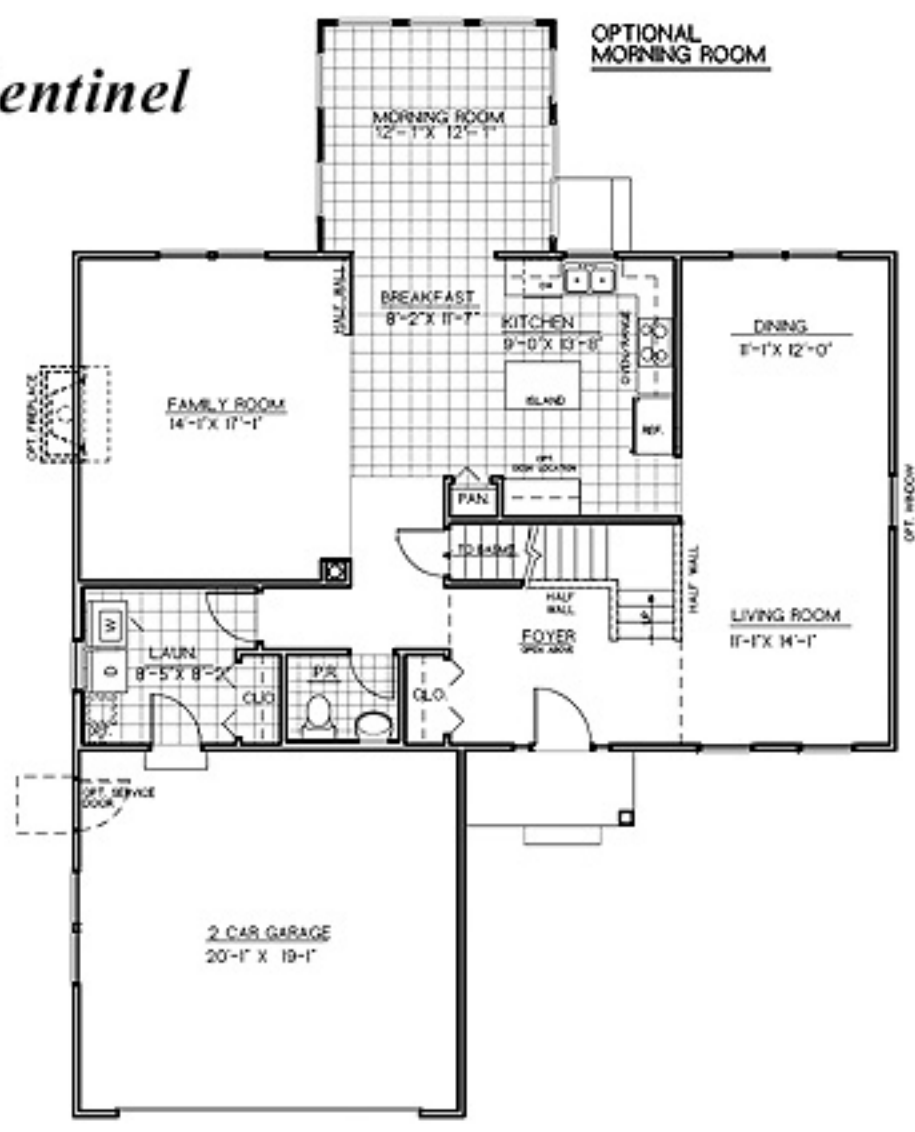

# The Sentinel

All dimensions approximate. Window size and location varies with exterior design. Although every effort has been made to verify the accuracy given herein, some revisions may be made by the architect or developer during the process of development. These specifications are subject to change at any time the architect or developer without notice.

# The Sentinel

**FOUNDATION PLAN** STANDARD BASEMENT / CRAWL